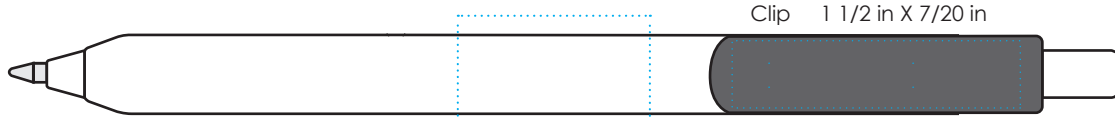

FULL COLOR: Right/left of clip 2 1/2 in x 5/16 in

Clip 1 1/2 in X 7/20 in

Inline with Clip 1 in X 5/8 in

300 Degrees 2 1/2 in X 1 in

Barrel imprint 2 1/2 in X 1 in

B137F ALAMO ECO