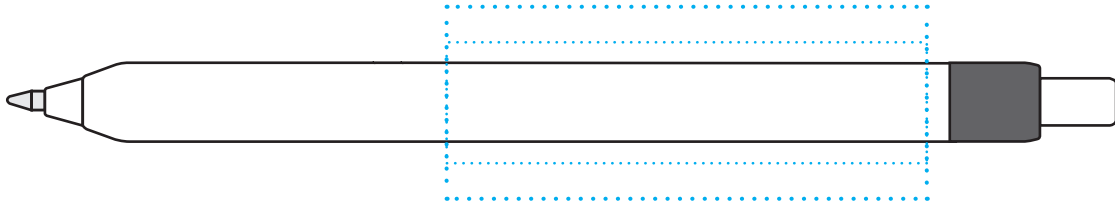

FULL COLOR: Right/left of clip 2 1/2 in x 5/16 in

Clip 1 1/2 in X 7/20 in

Inline with Clip 1 in X 5/8 in

300 Degrees 2 1/2 in X 1 in

Barrel imprint 2 1/2 in X 1 in

B137F ALAMO ECO